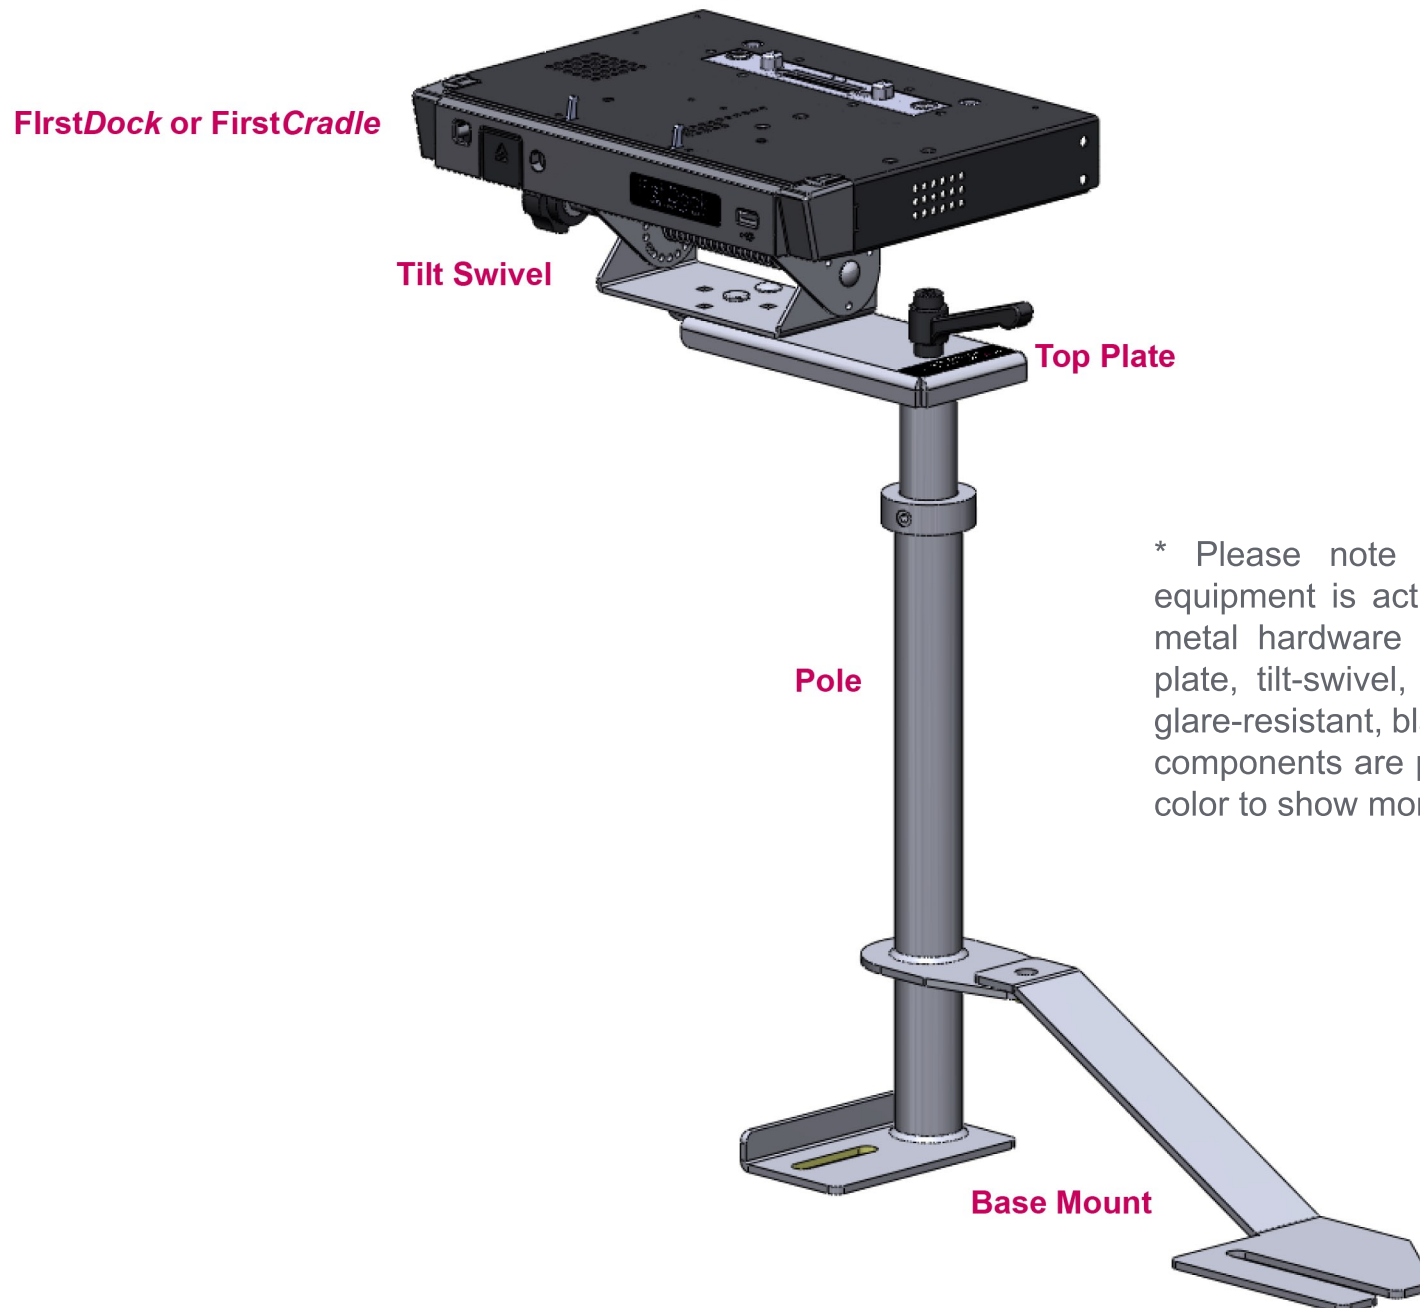

FM-CO-BP12: Package for the Ford Crown Victoria

* Please note that all our mounting equipment is actually black in color. All metal hardware (base mount, pole, top plate, tilt-swivel, etc.) is covered with a glare-resistant, black powder-coat. These components are pictured here in a lighter color to show more detail.

(Included Hardwired Power Supply, Voltage Protection/Timer Device, and Wiring Harness are not pictured here)