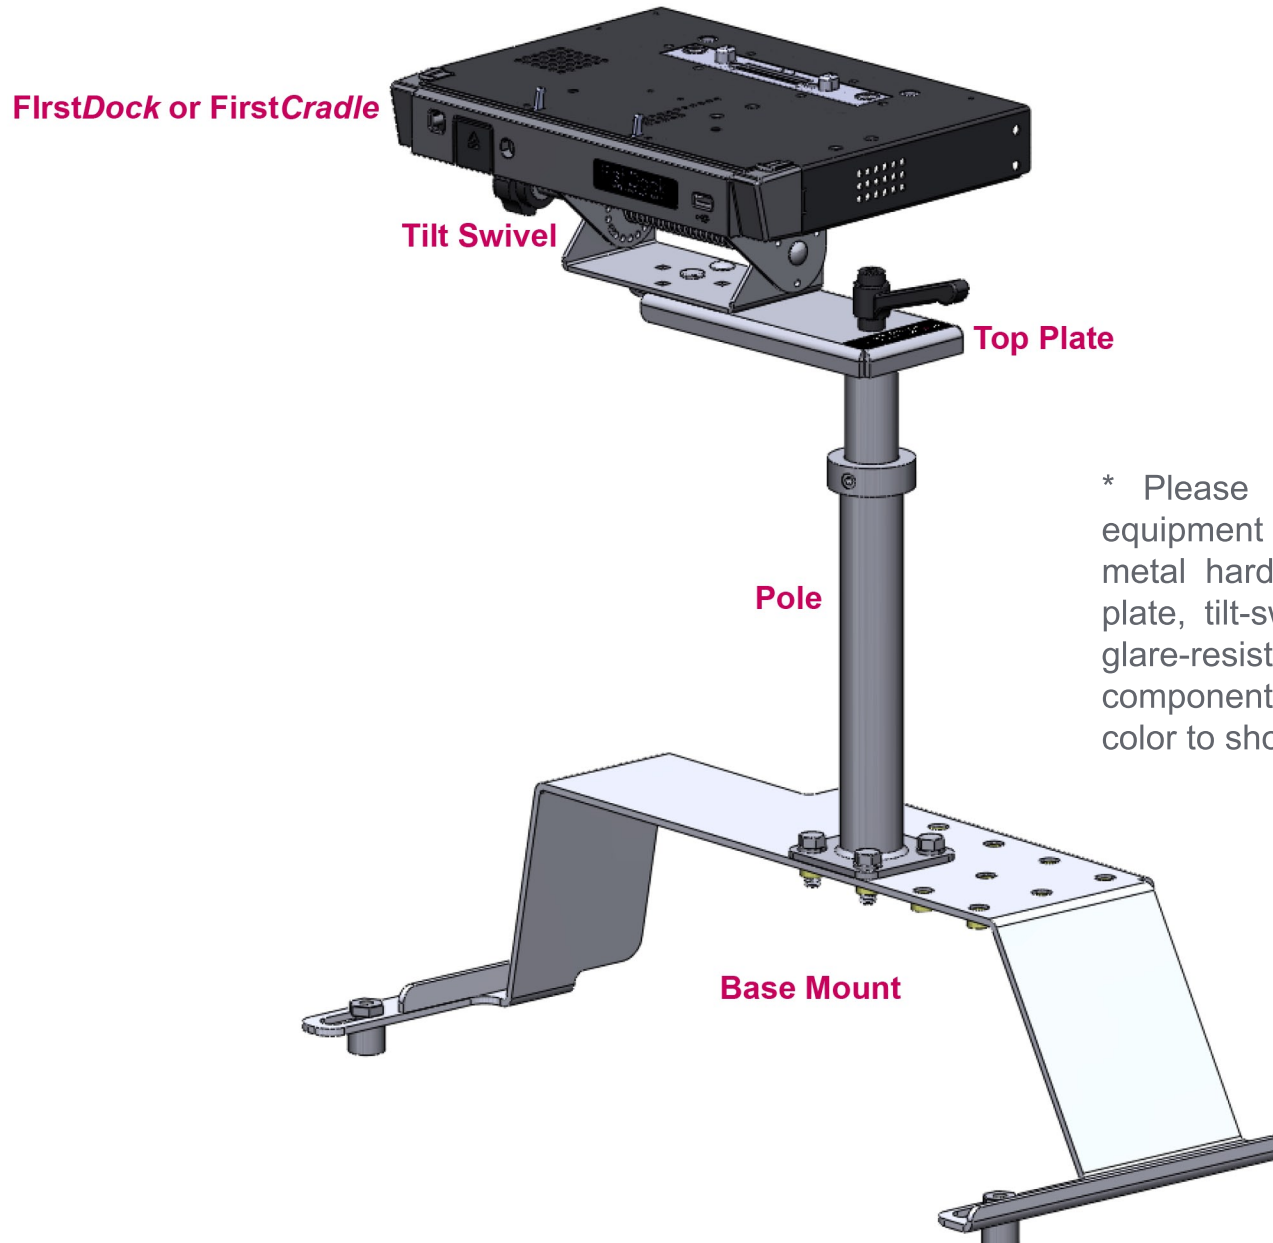

FM-CO-CK3: Mounting Package for Chevrolet Suburban, Tahoe, Silverado, and GMC Yukon

* Please note that all our mounting equipment is actually black in color. All metal hardware (base mount, pole, top plate, tilt-swivel, etc.) is covered with a glare-resistant, black powder-coat. These components are pictured here in a lighter color to show more detail.

(Included hardwired Power Supply, Voltage Protection/Timer Device, and Wiring Harness are not pictured here)