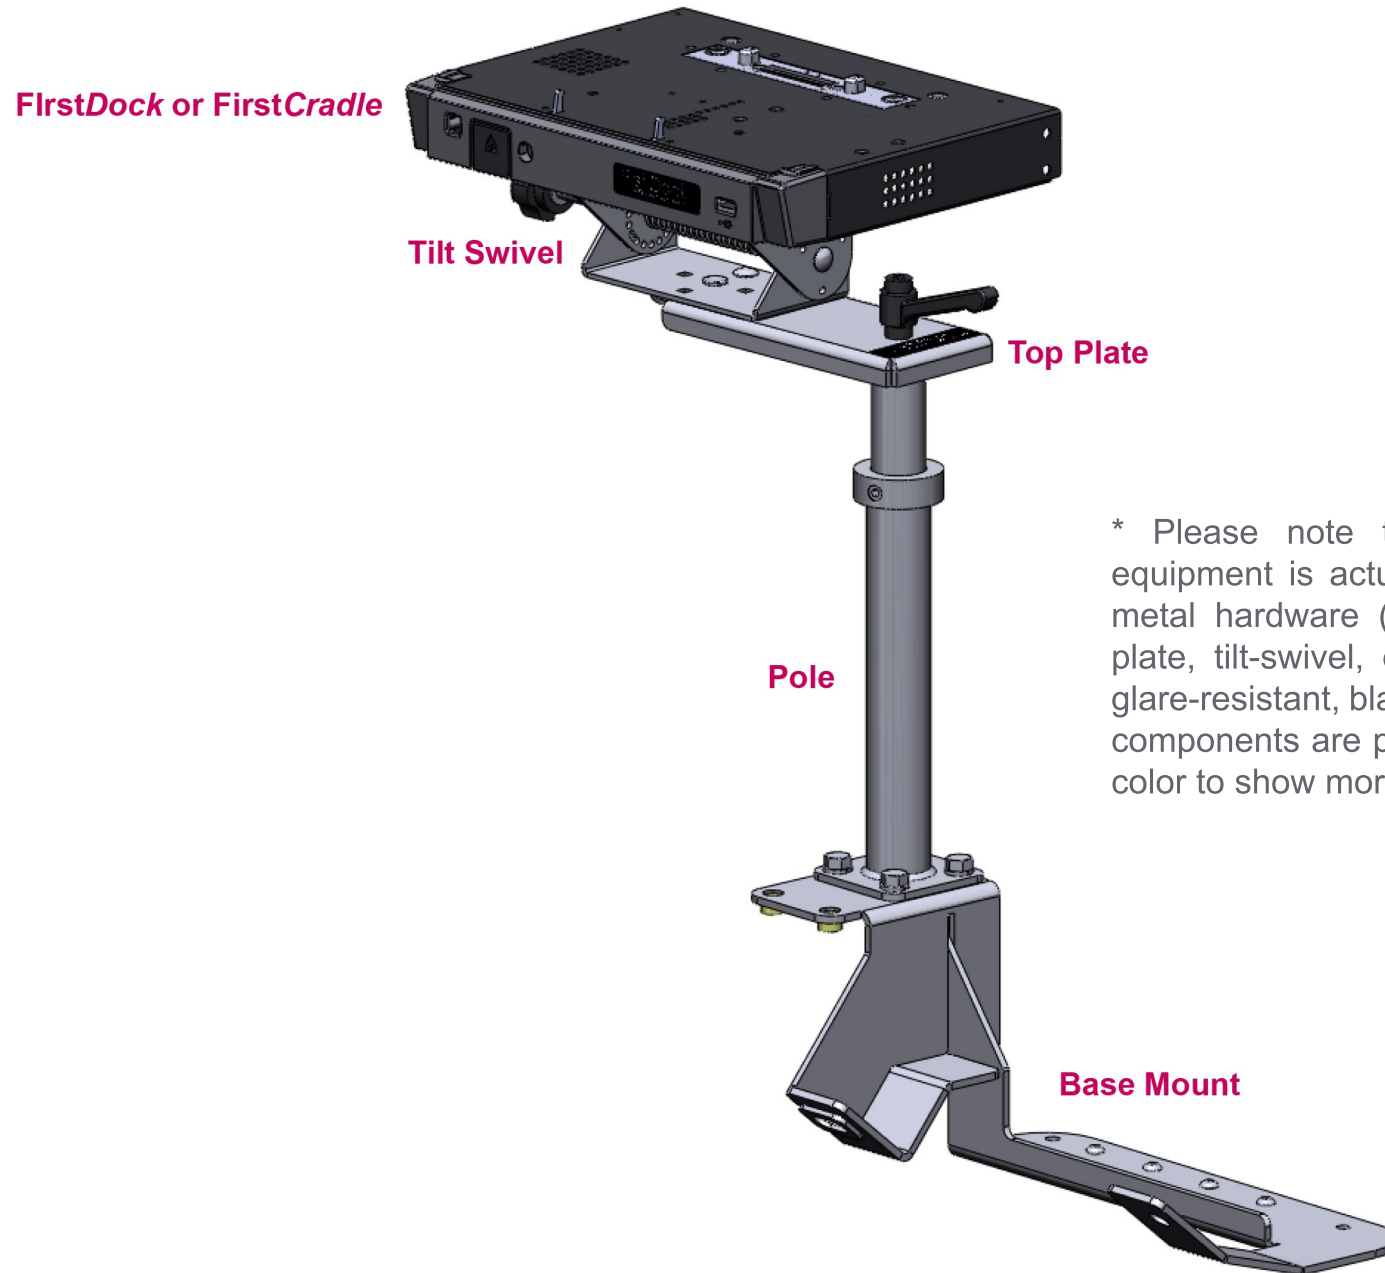

## FM-CO-EXC: Package for Ford Excursion and Super Duty Trucks

\* Please note that all our mounting equipment is actually black in color. All metal hardware (base mount, pole, top plate, tilt-swivel, etc.) is covered with a glare-resistant, black powder-coat. These components are pictured here in a lighter color to show more detail.

**(Included Hardwired Power Supply, Voltage Protection/Timer Device, and Wiring Harness are not pictured here)**