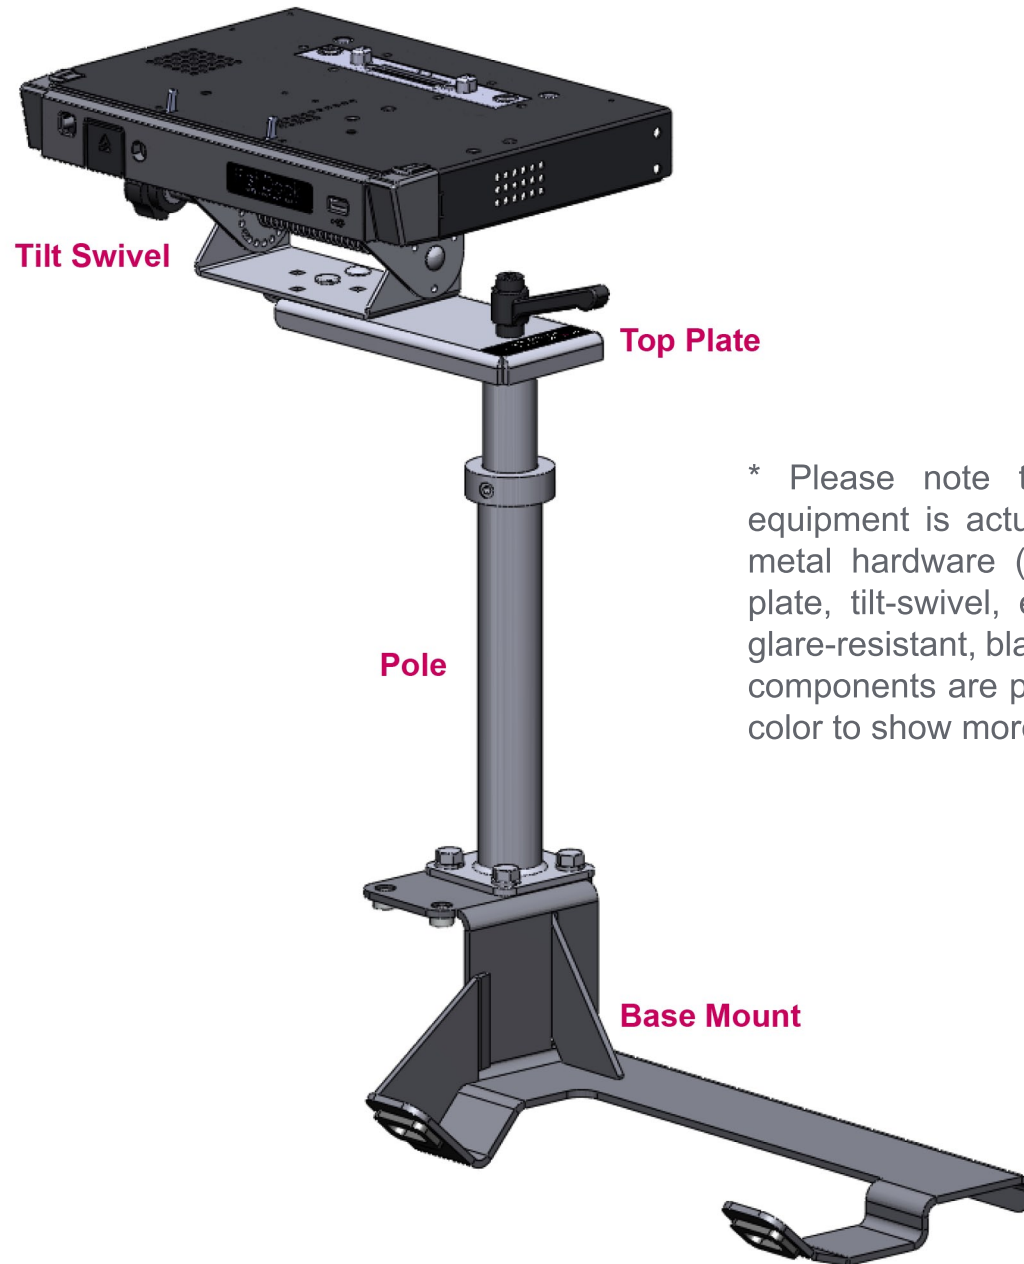

## FM-CO-EXPD3: Package for Ford Expedition (2003 and newer)

FirstDock or FirstCradle

Tilt Swivel

Top Plate

Pole

Base Mount

\* Please note that all our mounting equipment is actually black in color. All metal hardware (base mount, pole, top plate, tilt-swivel, etc.) is covered with a glare-resistant, black powder-coat. These components are pictured here in a lighter color to show more detail.

**(Included hardwired Power Supply, Voltage Protection/Timer Device, and Wiring Harness are not pictured here)**