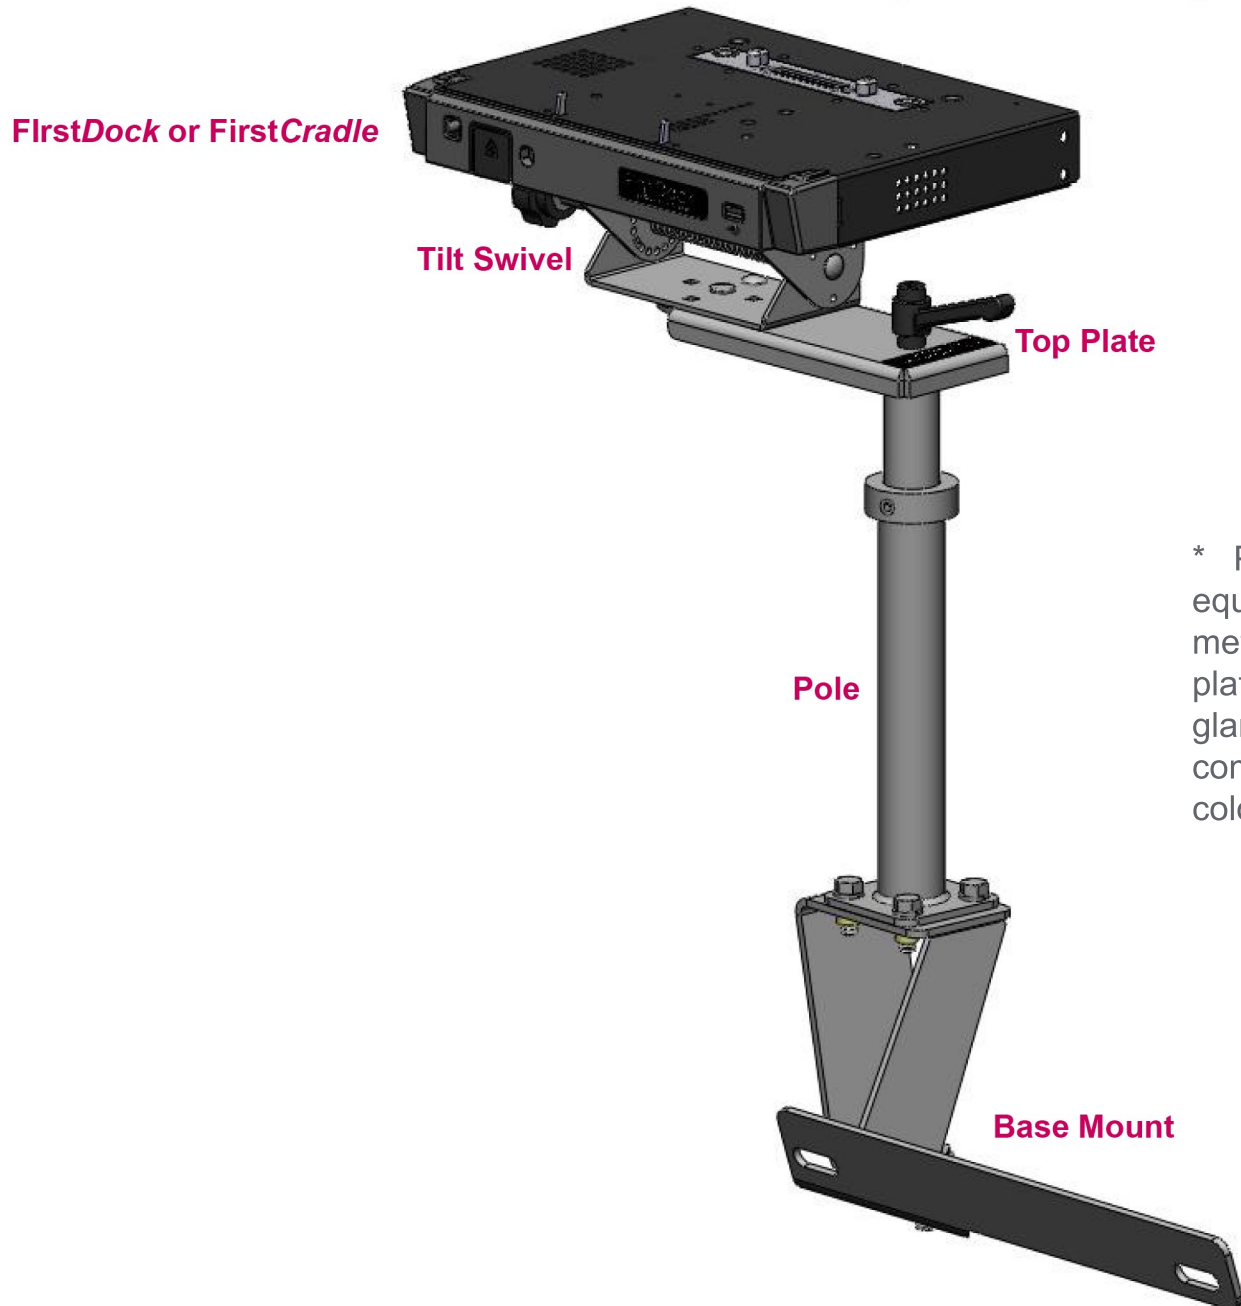

FM-CO-RM4W2: Package for Dodge Trucks

* Please note that all our mounting equipment is actually black in color. All metal hardware (base mount, pole, top plate, tilt-swivel, etc.) is covered with a glare-resistant, black powder-coat. These components are pictured here in a lighter color to show more detail.

(Included hardwired Power Supply, Voltage Protection/Timer Device, and Wiring Harness are not pictured here)