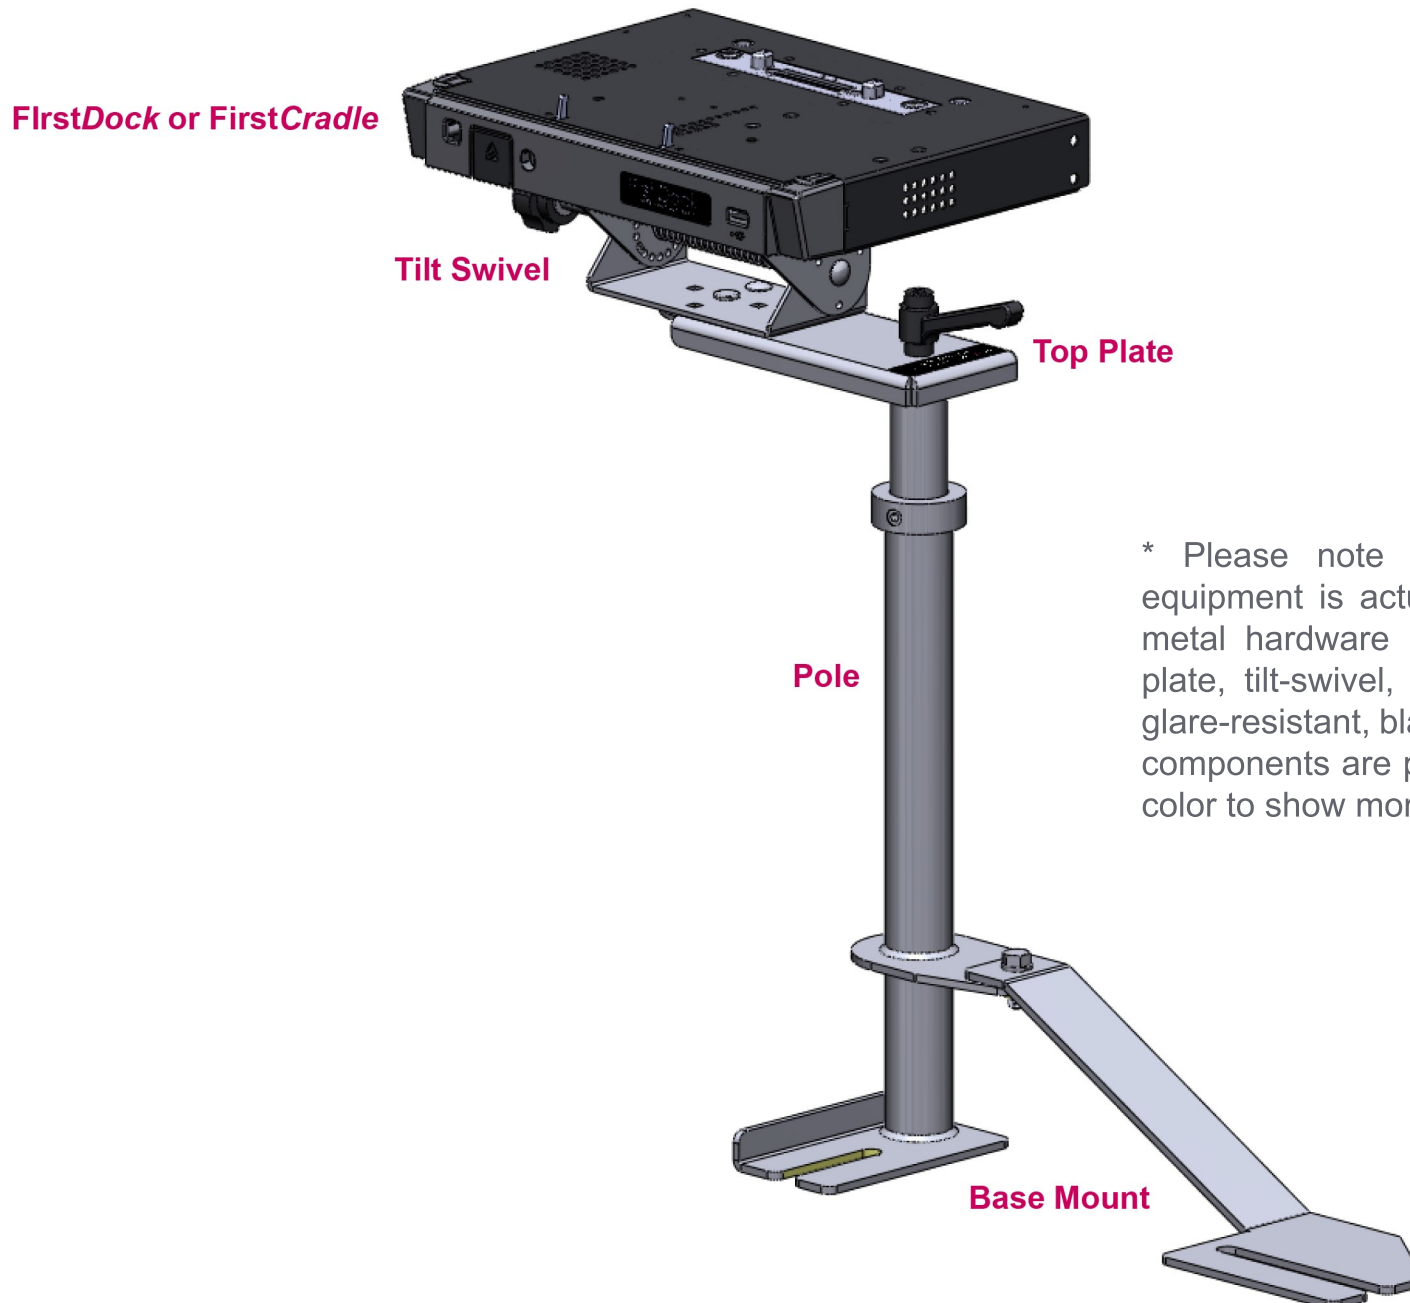

FM-CO-TAH: Package for the Chevrolet Tahoe

* Please note that all our mounting equipment is actually black in color. All metal hardware (base mount, pole, top plate, tilt-swivel, etc.) is covered with a glare-resistant, black powder-coat. These components are pictured here in a lighter color to show more detail.

(Included hardwired Power Supply, Voltage Protection/Timer Device, and Wiring Harness are not pictured here)